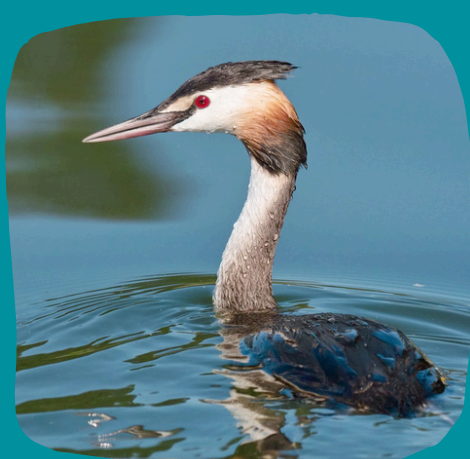

Wetland birds

Water-based birds that you can spot around wetland habitats include:

Cormorant

Greylag geese

Tufted duck

Kingfisher

Snipe

Great crested grebe

Little egret

Oystercatcher

Wetland birds

Water-based birds that you can spot around wetland habitats include:

Mute swan

Canada goose

Moorhen

Grey heron

Reed warbler

Little grebe

Green sandpiper

Teal