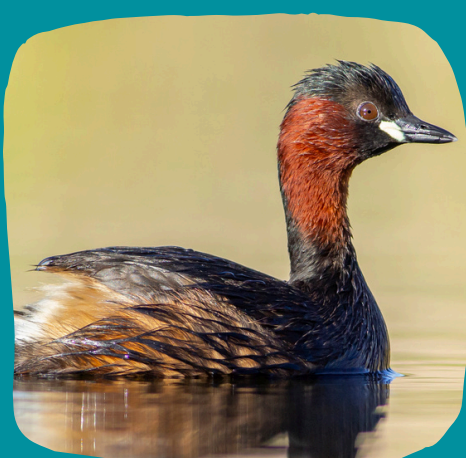

Wetland birds

Water-based birds that you can spot around wetland habitats include:

Cormorant

Greylag geese

Tufted duck

Kingfisher

Snipe

Great crested grebe

Little egret

Oystercatcher

Wetland birds

Water-based birds that you can spot around wetland habitats include:

Mute swan

Canada goose

Moorhen

Grey heron

Reed warbler

Little grebe

Green sandpiper

Teal